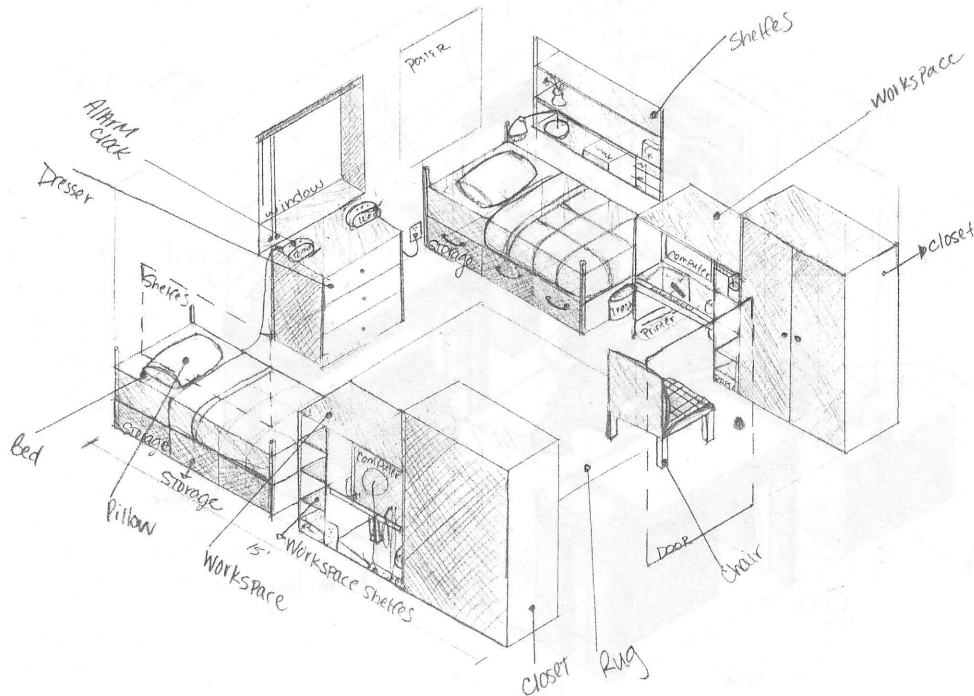

ATLANTA No. 1242 8 1/2" x 11" 35°16' ISOMETRIC

ATLANTA No. 1242 8 1/2" x 11" 35°16' ISOMETRIC

Isometric Dorm Room	P. IA
Scale = 1"	100